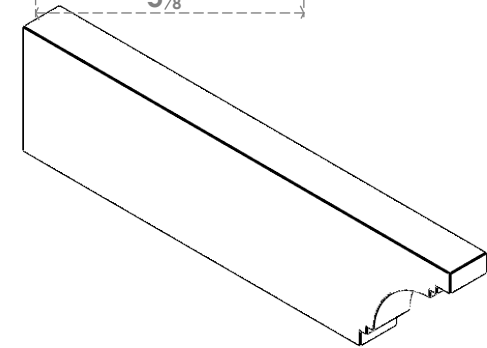

ISOMETRIC

GENERATED DATE : 03/02/2023

EKENA MILLWORK
2300 WEST MAIN ST.
CLARKSVILLE, TX 75426
TOLL FREE: 866-607-0453
WWW.EKENAMILLWORK.COM

NOTES

1. INSTALLATION TO BE COMPLETED IN ACCORDANCE WITH MANUFACTURER'S SPECIFICATIONS.
2. DRAWING MAY NOT BE TO SCALE
3. THIS DRAWING IS INTENDED FOR DESIGN AND PLANNING PURPOSES ONLY.
4. ALL INFORMATION CONTAINED HEREIN WAS CURRENT AT THE TIME OF DEVELOPMENT BUT MUST BE REVIEWED AND APPROVED BY THE PRODUCT MANUFACTURER TO BE CONSIDERED ACCURATE.
5. TIMBERTHANE ARCHITECTURAL PRODUCTS ARE MADE FROM HIGH DENSITY URETHANE AND COME FACTORY PRIMED